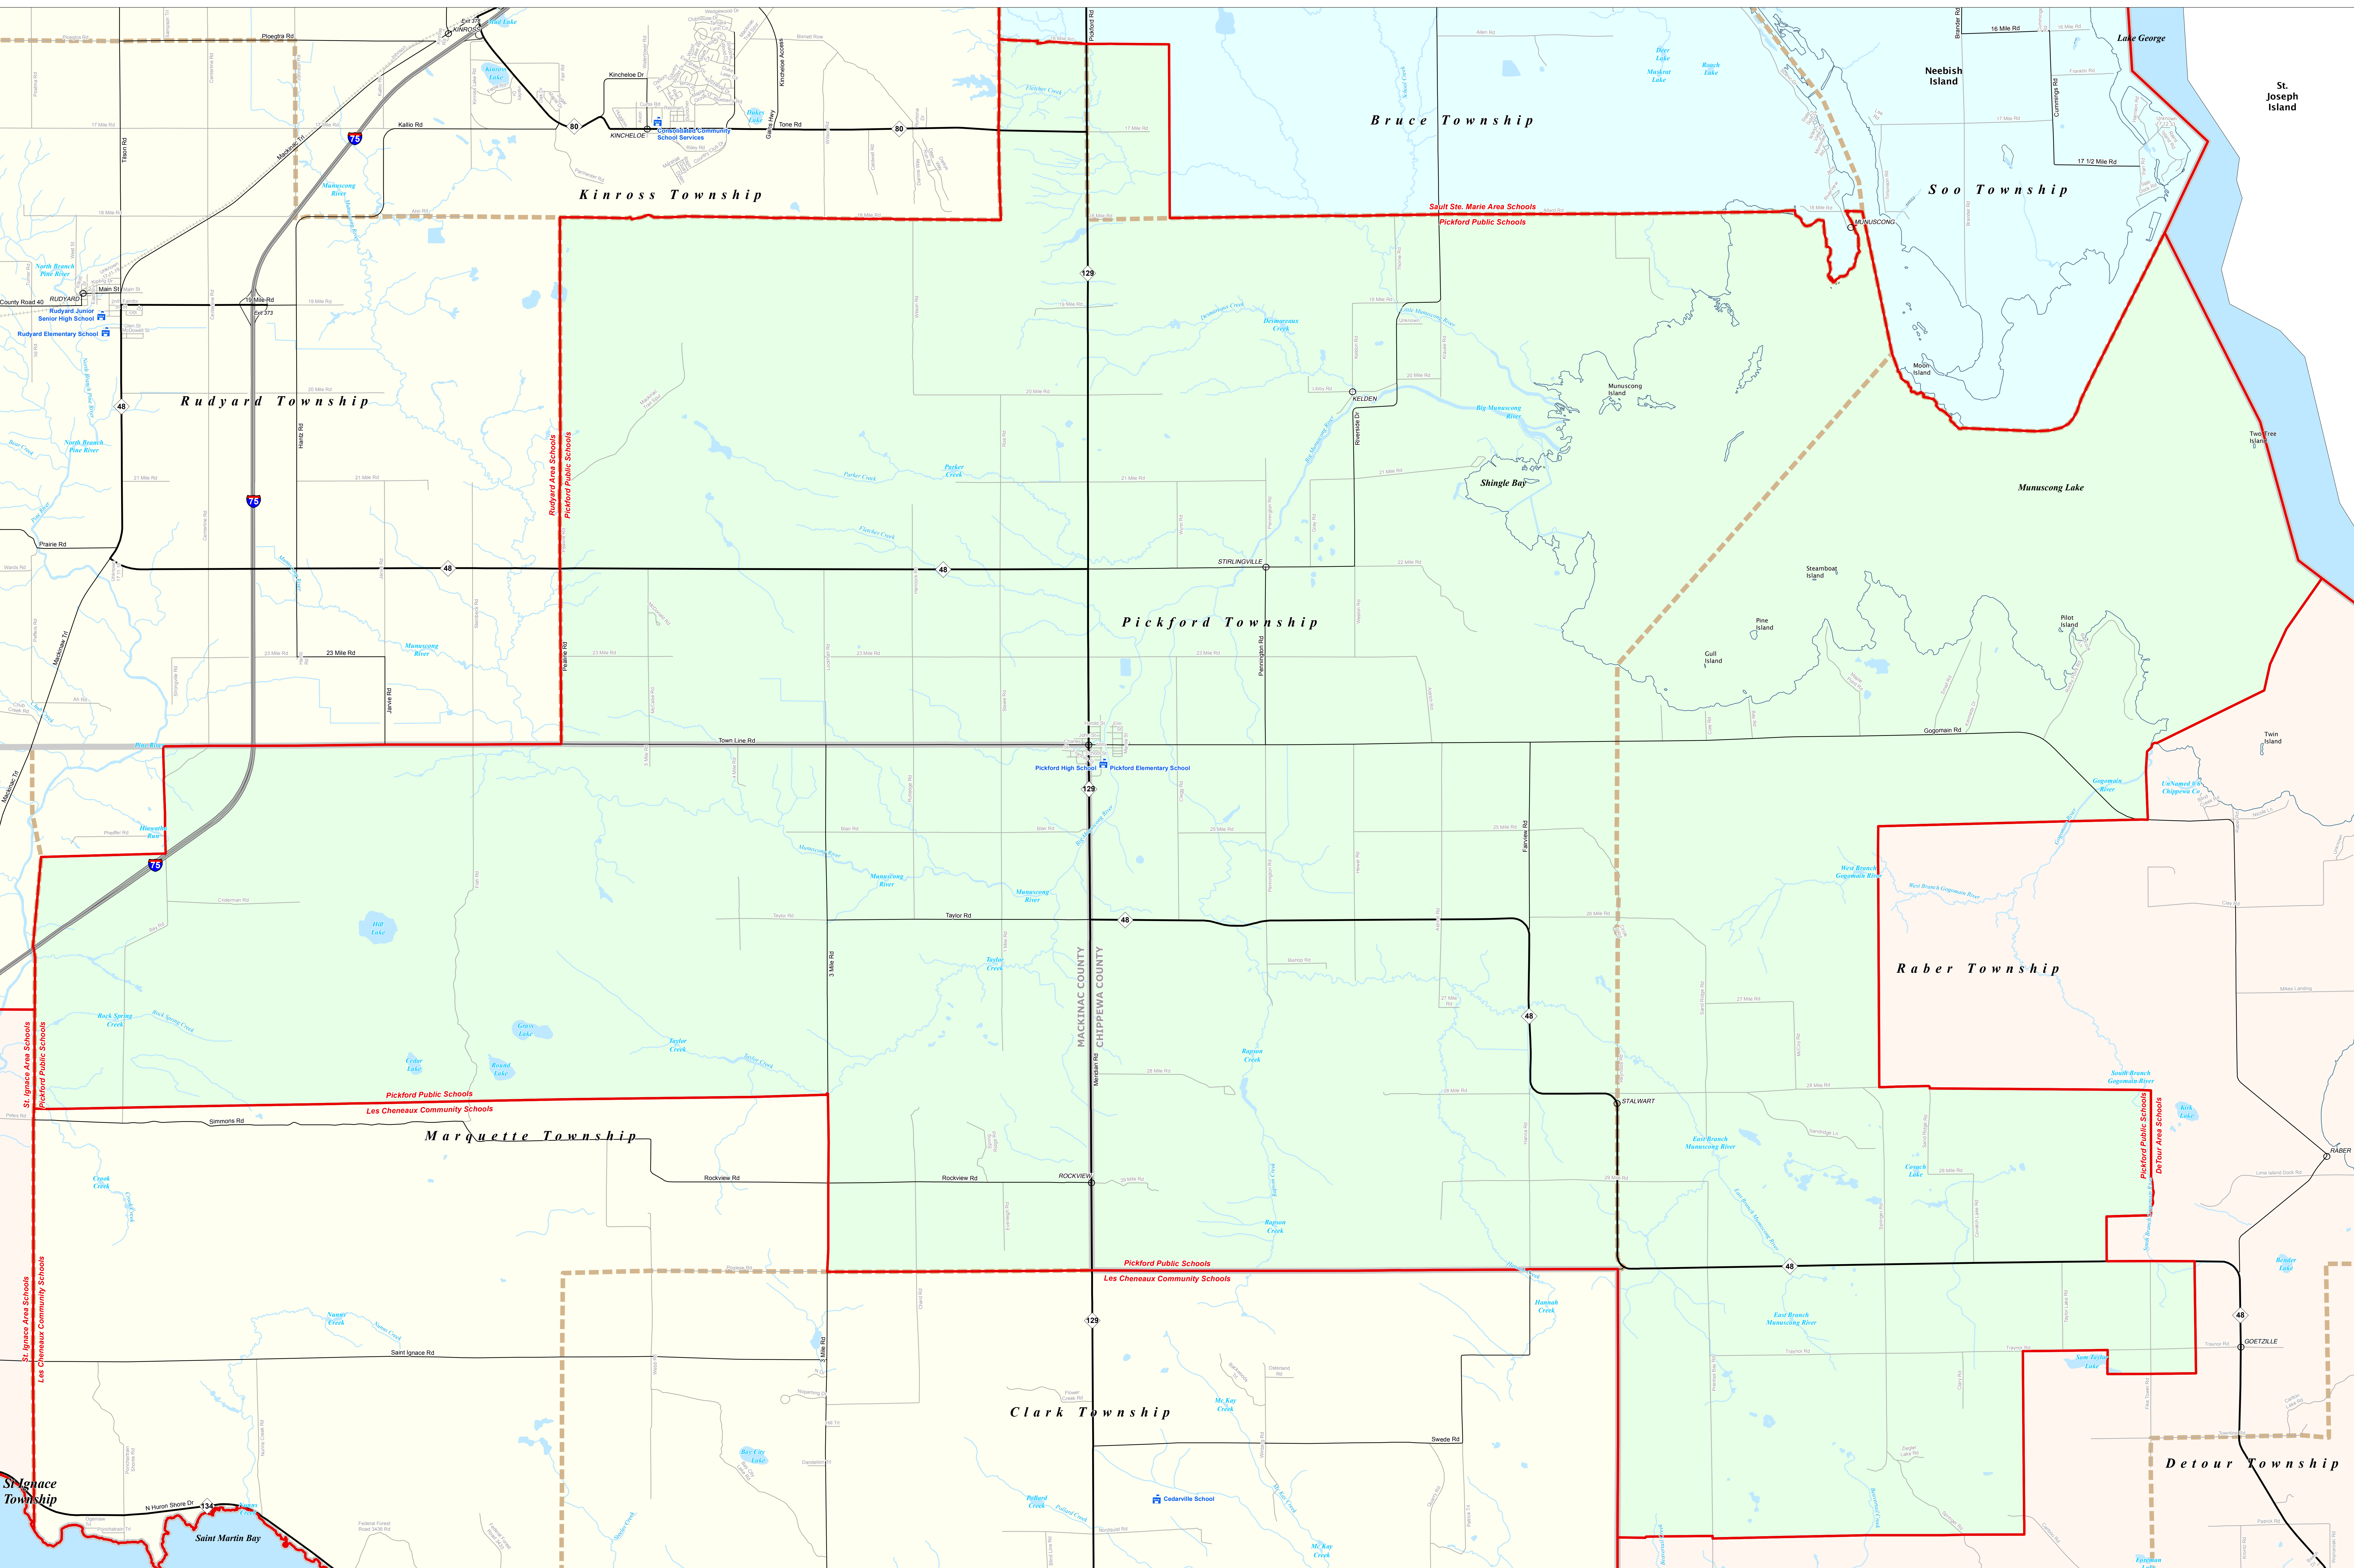

PICKFORD PUBLIC SCHOOLS

Eastern Upper Peninsula ISD

0 0.25 0.5 1 Miles

Legend	
School District	Unincorporated Place
County	School
City	Water Feature
Township	River, Stream, or Drain
Village	Freeway
Census Designated Place	Highway
	Primary Road
	Local Road
	Railroad